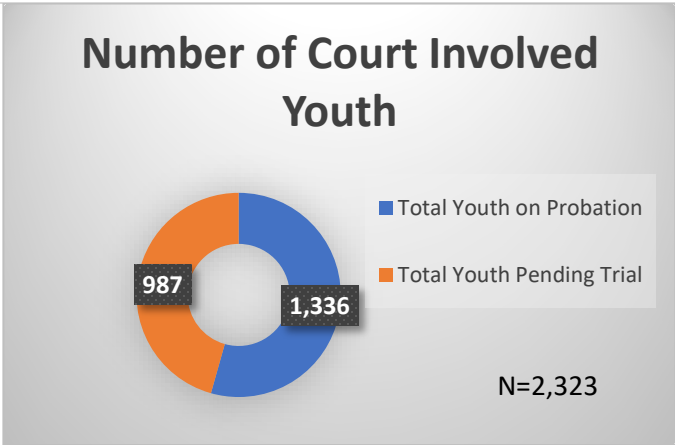

Daily Data Dashboard – April 10, 2025
Demographics for JTDC Population
Thursday Morning Midnight Count

Data sources: cFive Supervisor – Court Involved Population and RMIS – JTDC Population

Daily Data Dashboard – April 10, 2025
Demographics for JTDC Population
Thursday Morning Midnight Count