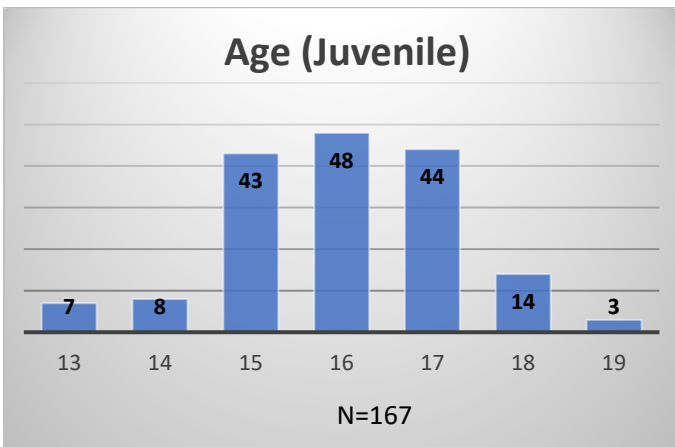

Daily Data Dashboard – April 10, 2025
Demographics for JTDC Population
Thursday Morning Midnight Count

Data sources: cFive Supervisor – Court Involved Population and RMIS – JTDC Population

Daily Data Dashboard – April 10, 2025
Demographics for JTDC Population
Thursday Morning Midnight Count