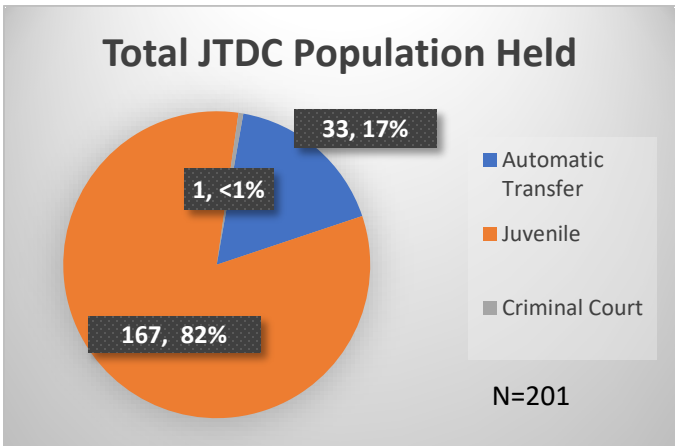

Daily Data Dashboard – April 10, 2025
Demographics for JTDC Population
Thursday Morning Midnight Count

Data sources: cFive Supervisor – Court Involved Population and RMIS – JTDC Population

Daily Data Dashboard – April 10, 2025
Demographics for JTDC Population
Thursday Morning Midnight Count