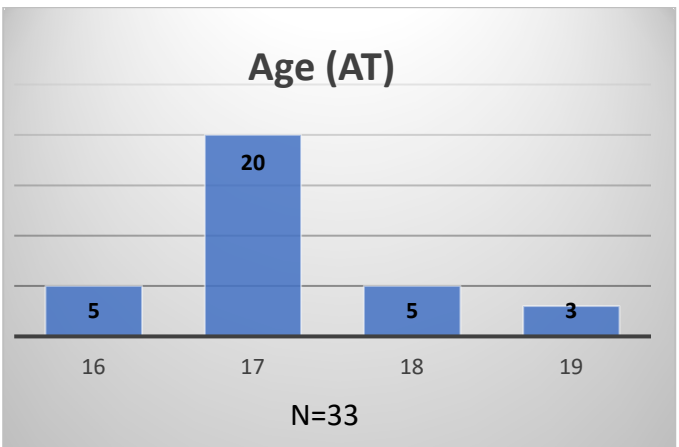

Daily Data Dashboard – April 10, 2025
Demographics for JTDC Population
Thursday Morning Midnight Count

Data sources: cFive Supervisor – Court Involved Population and RMIS – JTDC Population

Daily Data Dashboard – April 10, 2025
Demographics for JTDC Population
Thursday Morning Midnight Count