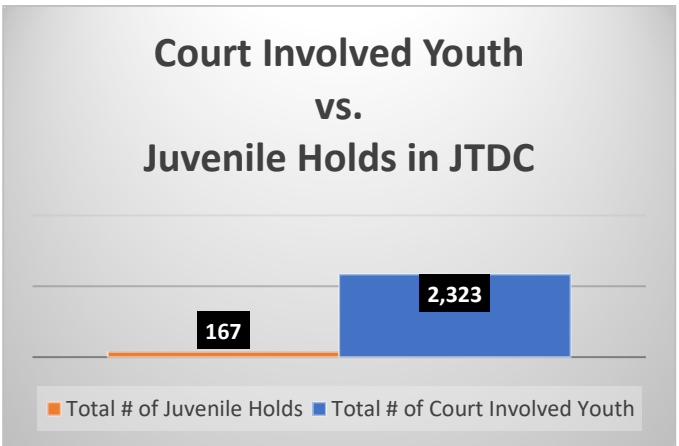

Daily Data Dashboard – April 10, 2025
Demographics for JTDC Population
Thursday Morning Midnight Count

Data sources: cFive Supervisor – Court Involved Population and RMIS – JTDC Population

Daily Data Dashboard – April 10, 2025
Demographics for JTDC Population
Thursday Morning Midnight Count